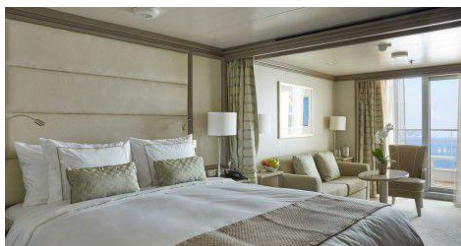

SUPERIOR VERANDA SUITE

387 ft² / 36m² including veranda
(64 ft² / 6 m²) Deck 7/8/9
FARES FROM (per guest) US $8,500

WAITLIST