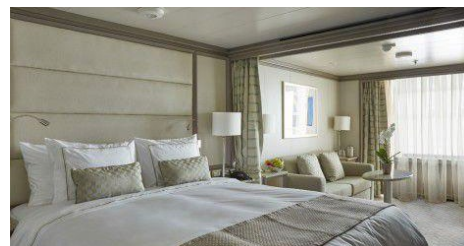

VISTA SUITE

334 ft² / 31 m² Deck 4
FARES FROM (per guest) US $6,900

WAITLIST

FARES ARE PER PERSON DOUBLE OCCUPANCY

For reservations call 1-800-856-1045 Dames@Connoisseurstours.com