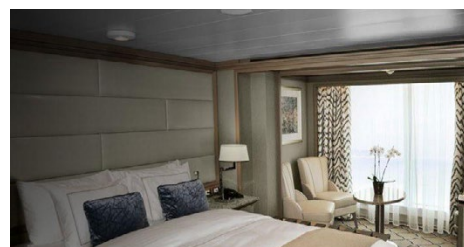

PRESIDENT'S INVITATION CRUISE  
*Australia & New Zealand*  
 ABOARD THE SILVER MUSE

SUITES AND FARES

**OWNER'S SUITE**

947 - 1055 ft<sup>2</sup> / 88 - 98m<sup>2</sup>  
 (including veranda\* Deck 9)  
 FARES FROM (per guest) US\$ 22,400

**WAITLIST**

**PANORAMA SUITE**

334 ft<sup>2</sup> / 31 m<sup>2</sup> Deck 9  
 FARES FROM (per guest) US \$7,500

**WAITLIST**

**ROYAL SUITE**

1130 ft<sup>2</sup> / 105m<sup>2</sup>  
 (including veranda Deck 7)