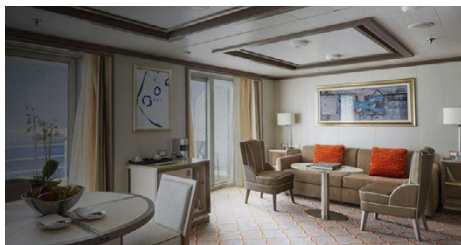

SILVER SUITE

786 ft² / 73m²
(including veranda Deck 9/10/11)
FARES FROM (per guest) US$ 12,700

WAITLIST