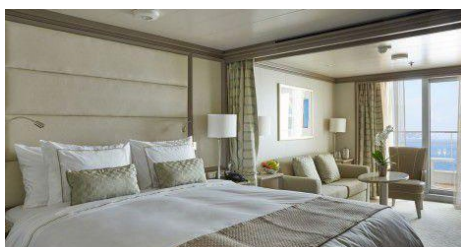

DELUXE VERANDA SUITE

387 ft² / 36m² including veranda
(64 ft² / 6 m²) Deck 6/7/8
FARES FROM (per guest) US $9,200

WAITLIST